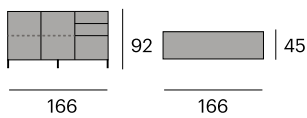

**Bufete
Sideboard**

0714-FUSB167T

2 puertas, 2 cajones y 1 cajón
contenedor.
2 doors, 2 drawers and 1 large drawer.

166x45x92 cm.

171,6x50,5x80 cm. 85,3 kg.