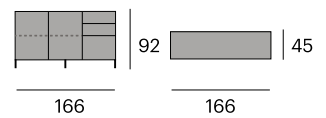

111x45x92 cm.

116,4x50,5x80 cm. 64,5 kg.

**Bufete
Sideboard**

0714-FUSB112M

1 puerta, 2 cajones y 1 cajón
contenedor.
1 door, 2 drawers and 1 large drawer.

111x45x92 cm.

116,4x50,5x80 cm. 67,7 kg.

**Bufete
Sideboard**

0714-FUSB167T

2 puertas, 2 cajones y 1 cajón
contenedor.
2 doors, 2 drawers and 1 large drawer.

166x45x92 cm.

171,6x50,5x80 cm. 85,3 kg.

**Bufete
Sideboard**

0714-FUSB167M

2 puertas, 2 cajones y 1 cajón
contenedor.
2 doors, 2 drawers and 1 large drawer.