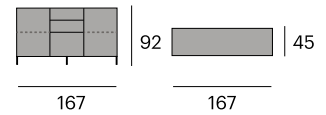

Bufete
Sideboard

0714-VIOBU167

2 puertas, 2 cajones y 1 cajón contenedor.
2 doors, 2 drawers and 1 large drawer.

167x45x92 cm.

172,6x50,5x80,4 cm. 93,3 kg.