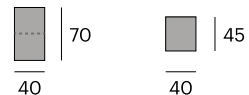

Buc Drawer cabinet

0714-MABUC

1 puerta.
1 door.

40x45x70 cm.

¹ 45,5x50,5x76 cm. 20 kg.