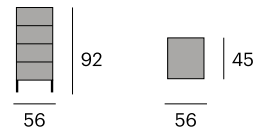

Cajonera
Drawer cabinet

0714-FUCH57T