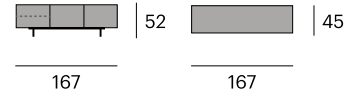

Mueble TV
TV cabinet

0714-1121KL

1 puerta abatible y 1 cajón
contenedor.
1 flap door and 1 large drawer.

112x45x52 cm.

 117,3x50,5x43,6 cm.  48,7 kg.

Mueble TV
TV cabinet

0714-1671DO

1 puerta, 1 puerta abatible y 1 cajón
contenedor.
1 door, 1 flap door and 1 large drawer.