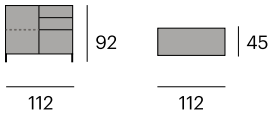

Bufete
Sideboard

0714-VIOBU112

1 puerta, 2 cajones y 1 cajón contenedor.
1 door, 2 drawers and 1 large drawer.

112x45x92 cm.

117,4x50,5x80,4 cm. 67,4 kg.