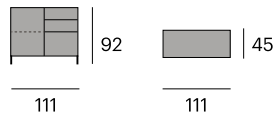

**Bufete
Sideboard**

0714-FUSB112T

1 puerta, 2 cajones y 1 cajón
contenedor.
1 door, 2 drawers and 1 large drawer.

111x45x92 cm.

116,4x50,5x80 cm. 64,5 kg.