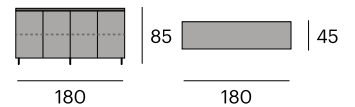

Bufete
Sideboard

0714-MABU180

4 puertas deslizantes y plegables.
4 sliding and folding doors.

180x45x85 cm.

¹ 190,1x50,5x78 cm. 84,6 kg.