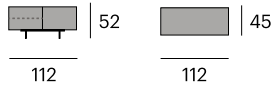

Mueble TV
TV cabinet

0714-1121KL

1 puerta abatible y 1 cajón
contenedor.
1 flap door and 1 large drawer.

112x45x52 cm.

117,3x50,5x43,6 cm. 48,7 kg.