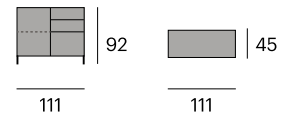

111x45x92 cm.

116,4x50,5x80 cm. 64,5 kg.

**Bufete
Sideboard**

0714-FUSB112M

1 puerta, 2 cajones y 1 cajón
contenedor.
1 door, 2 drawers and 1 large drawer.

111x45x92 cm.

116,4x50,5x80 cm. 67,7 kg.

**Bufete
Sideboard**