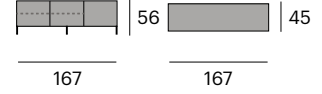

Mueble TV
TV cabinet

0714-VIOTV112

1 puerta abatible y 1 cajón contenedor.
1 flap door and 1 large drawer.

112x45x56 cm.

117,4x50,5x43,7 cm. 41,9 kg.

Mueble TV
TV cabinet

0714-VIOTV167

1 puerta, 1 puerta abatible y 1 cajón contenedor.
1 door, 1 flap door and 1 large drawer.