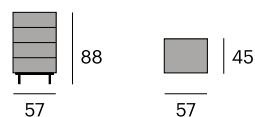

Cajonera
Drawer cabinet

0714-CH574DR