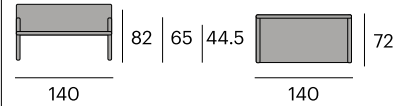

Parma

Sofá / Sofa

0731-4080GRE

0731-4080ORA

140x72x82 cm.