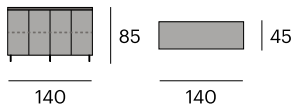

180x45x55 cm.

¹ 190,1x50,5x48 cm. 66,1 kg.

Bufete
Sideboard

0714-MABU140

4 puertas deslizantes y plegables.
4 sliding and folding doors.

140x45x85 cm.

¹ 150,1x50,5x78 cm. 71,3 kg.

Bufete
Sideboard