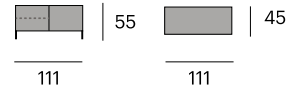

0714-FUTV112T

1 puerta abatible y 1 cajón contenedor.
1 flap door and 1 large drawer.

111x45x55 cm.

116,4x50,5x43,2 cm. 41,5 kg.

Mueble TV TV cabinet

0714-FUTV112M

1 puerta abatible y 1 cajón contenedor.
1 flap door and 1 large drawer.