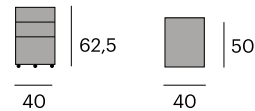

Level

Buc / Drawer cabinet

0662-SC5AL