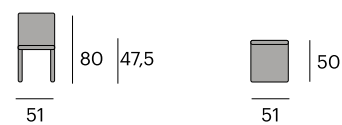

Silla Lenout Lenout chair

0984-LENSQR