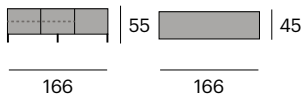

Mueble TV TV cabinet

0714-FUTV167T

1 puerta, 1 puerta abatible y 1 cajón contenedor.
1 door, 1 flap door and 1 large drawer.

166x45x55 cm.

171,6x50,5x43,2 cm. 54,5 kg.