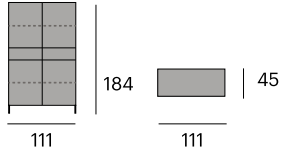

**Mueble alto
Sideboard**

0714-FUCB112T