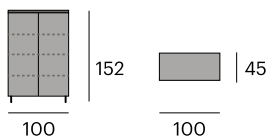

180x45x55 cm.

¹ 190,1x50,5x48 cm. 66,1 kg.

Bufete
Sideboard

0714-MABU140

4 puertas deslizantes y plegables.
4 sliding and folding doors.

140x45x85 cm.

¹ 150,1x50,5x78 cm. 71,3 kg.

Bufete
Sideboard

0714-MABU180

4 puertas deslizantes y plegables.
4 sliding and folding doors.

180x45x85 cm.

¹ 190,1x50,5x78 cm. 84,6 kg.

Mueble alto Sideboard

0714-MAMA100

2 puertas deslizantes y plegables.
2 sliding and folding doors.