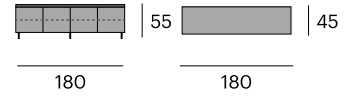

Mueble TV
TV cabinet

0714-MATV180

4 puertas deslizantes y plegables.
4 sliding and folding doors.

180x45x55 cm.

¹ 190,1x50,5x48 cm. 66,1 kg.