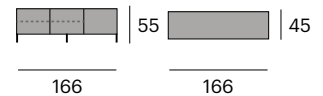

Mueble TV TV cabinet

0714-FUTV167M

1 puerta, 1 puerta abatible y 1 cajón contenedor.
1 door, 1 flap door and 1 large drawer.

166x45x55 cm.

171,6x50,5x43,2 cm. 60,6 kg.