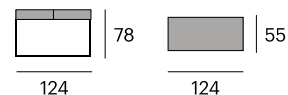

Consola Console

0428-DOMCOALM