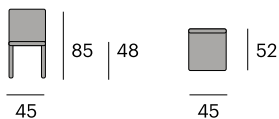

New Round

Silla / Chair

0966-NR02205M